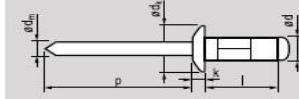

MFX 1181

Aluminium [AlMg2,5]
Polished

Steel
Zinc plated

PLIA | multigrip | dome head black

$\emptyset d$	l	$\frac{+}{-}$	Item nr.	$\emptyset d_k$	k	$\emptyset d_m$	p	$\frac{+}{-}$	$\frac{+}{-}$
[mm]	[mm]	[mm]		[mm]	[mm]	[mm]	[mm]	(N)	(N)
3,2 [+0,05/-0,13] $\emptyset 3,3$ [3,5 max]	6,0	0,5-3,0	11813206	6,0 [+/-0,24]	$\leq 1,4$	$\sim 1,78$	≥ 27	980	680
	8,0	0,5-5,0	3208						
	9,5	2,0-6,5	3209						
	10,0	2,5-7,0	3210						
	11,1	3,5-8,0	3211						
	12,0	4,5-9,0	3212						
	12,7	5,5-9,5	3213						
	14,0	6,5-11,0	3214						
	16,0	8,5-13,0	3216						
	4,0 [+0,05/-0,13] $\emptyset 4,1$ [4,3 max]	6,0	0,5-2,5						
8,0		0,5-4,5	4008						
9,5		1,0-6,0	4009						
10,0		1,5-6,5	4010						
12,0		3,5-8,5	4012						
12,7		4,0-9,5	4013						
14,0		5,5-10,5	4014						
16,0		7,5-12,5	4016						
17,0		8,5-13,5	4017						
18,0		9,5-14,5	4018						
20,0	11,5-16,5	4020							
4,8 [+0,05/-0,13] $\emptyset 4,9$ [5,2 max]	10,0	0,5-5,0	11814810	9,5 [+/-0,29]	$\leq 2,0$	$\sim 2,78$	≥ 27	2.350	1.500
	10,3	0,5-5,5	4811						
	12,0	2,0-7,0	4812						
	14,0	4,0-9,0	4814						
	15,1	5,0-10,5	4815						
	16,0	6,0-11,0	4816						
	17,0	7,0-12,0	4817						
	18,0	8,0-13,0	4818						
	20,0	10,0-15,0	4820						
	22,0	12,0-17,0	4822						
24,0	14,0-19,0	4824							
24,8	14,5-19,5	4825							